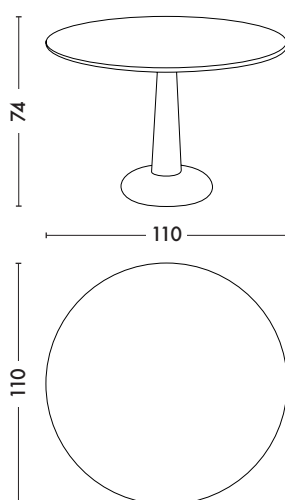

Table G plateau marbre

Designed by Tolix

Product specifications

Designer	Tolix
Use	TOLIX® maison
Material	Steel and marble
Finishes / Colors	Available in the colors and finishes of the color charts ESSENTIELS and TENDANCES

Dimensions	Table G - marbre	CUSTOM MADE
DIAMETER	110 cm	max. 120 cm
HEIGHT	72 cm	72 cm
WEIGHT	67,30 kg	

Tolix® Essentiels

Finish	Blanc	Ivoire	Muscade	Citron	Potiron	Poivron	Piment	Bleu Océan	Gris Souris	Noir
BRILLANT										
MAT										
MAT FINE TEXTURE										

Tolix® Tendances

Corail	Rose Poudré	Sable	Terracotta	Jaune Moutarde	Rouille Fauve	Chocolat Noir	Bleu Provence	Myrtille	Bleu Nuit	Vert Lichen	Gris Soie	Vert Anis	Vert Canard	Romarin	Kaki	Bourgogne	Aubergine	Graphite	Gris Martelé

TOLIX®