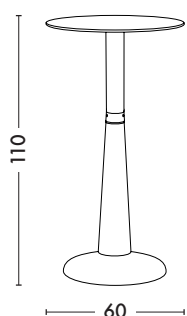

Table G Ø60 H*

Designed by Xavier Pauchard

*G H Table Ø60

Xavier Pauchard created this legendary TOLIX® piece: the G Table with its 60cm diameter was long a fixture of bistro and restaurant patios during the 1930s. Recognizable among the major design classics thanks to its central and cylindrical column, this tall version of the G Table has a lengthened tube. You can find the G H Table in all the colors and finishes from the TOLIX® ESSENTIELS, TENDANCES and BRUT VERNIS color charts.

• Available in the color charts ESSENTIELS, TENDANCES and BRUT VERNIS

TOLIX®

Table G Ø60 H

Designed by Xavier Pauchard

Product specifications

Designer	Xavier Pauchard
Use	TOLIX® maison
Material	Steel
Finishes / Colors	Available in the colors and finishes of the color charts ESSENTIELS, TENDANCES and BRUT VERNIS

Dimensions

LENGTH/DIAMETER	60 cm
WIDTH/DIAMETER	60 cm
HEIGHT	110 cm
WEIGHT	14,66 kg

Tolix® Brut Vernis

Tolix® Essentiels

Tolix® Tendances