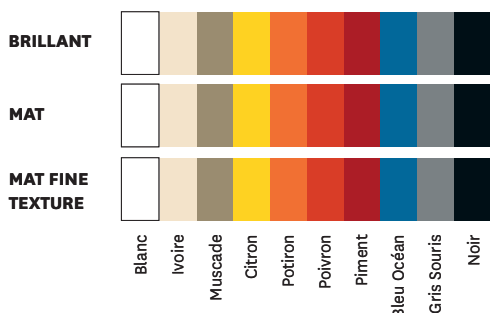

Tolix® Brut Vernis

Tolix® Essentiels