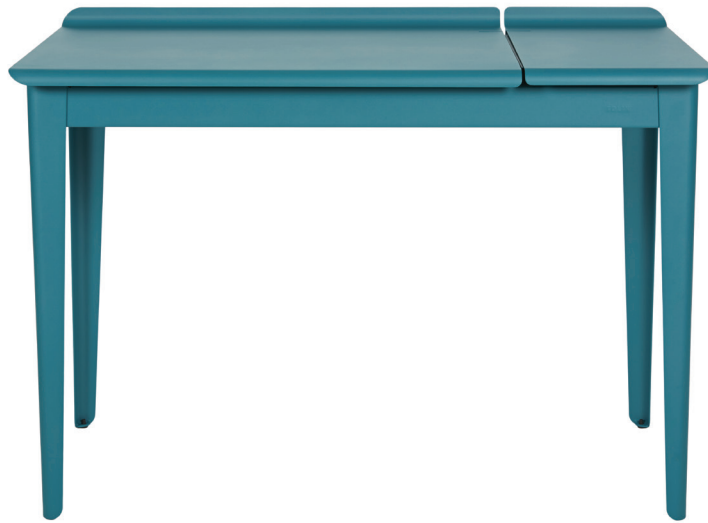

# Bureau clapet<sup>\*</sup>

*Designed by Sebastian Bergne Ltd.*

\*Flap desk

***Small in size, the TOLIX® Flap Desk slips easily into small spaces. Put away documents and pencils using its flap. With a hole for cables, it is ready for a computer. In an entrance hall or on a mezzanine, it is perfect as a desk corner. Try it as a makeup table in a bedroom. It comes in all the colors and finishes from the TOLIX® ESSENTIELS, TENDANCES and BRUT VERNIS color charts.***

### Dimensions

LENGTH	105 cm
WIDTH	57 cm
TOP HEIGHT	75 cm
MAX HEIGHT	78 cm
WEIGHT	21 kg