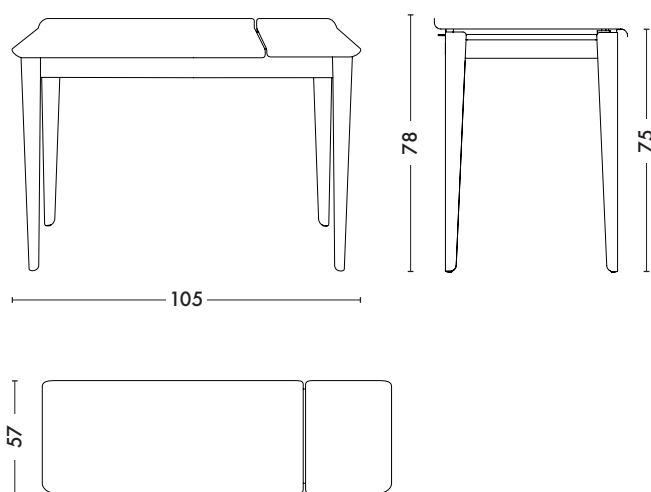

Bureau clapet

Designed by Sebastian Bergne Ltd.

Product specifications

Designer	Sebastian Bergne
Use	TOLIX® maison
Material	Steel
Finishes / Colors	Available in the colors and finishes of the color charts ESSENTIELS and TENDANCES

Dimensions

LENGTH	105 cm
WIDTH	57 cm
TOP HEIGHT	75 cm
MAX HEIGHT	78 cm
WEIGHT	21 kg

Tolix® Essentiels

	Blanc	Ivoire	Muscade	Citron	Potiron	Poivron	Piment	Bleu Océan	Gris Souris	Noir
BRILLANT										
MAT										
MAT FINE TEXTURE										

Tolix® Tendances

Corail	Rose Poudré	Sable	Terracotta	Jaune Moutarde	Rouille Fauve	Chocolat Noir	Bleu Provence	Myrtille	Bleu Nuit	Vert Lichen	Gris Soie	Vert Anis	Vert Canard	Romarin	Kaki	Bourgogne	Aubergine	Graphite	Gris Martelé

TOLIX®