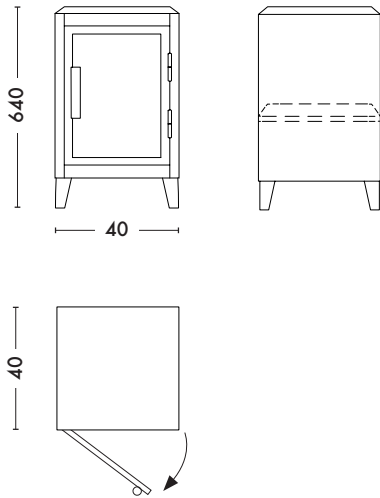

- NEW PRODUCT 2018
- Available in ESSENTIELS and TENDANCES color charts
- Delivered with one removable and adjustable shelf
- Available opening to the right or left

**TOLIX®**

### Dimensions

LENGTH	40 cm
DEPTH	40 cm
HEIGHT	64 cm

<b>Designer</b>	TOLIX
<b>Use</b>	<b>TOLIX®</b> maison
<b>Material</b>	Steel or Steel and Oak
<b>Finishes / Colors</b>	Available in the colors and finishes of the color charts ESSENTIELS and TENDANCES
<b>Weight</b>	13.3 kg
	One shelf included