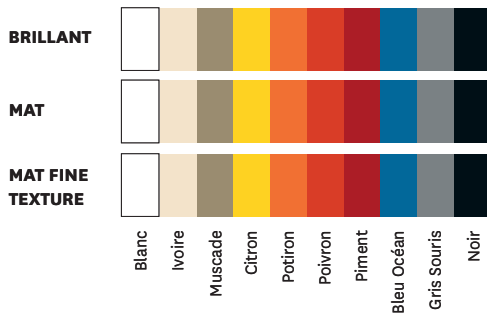

Tolix® Brut Vernis

Tolix® Essentiels