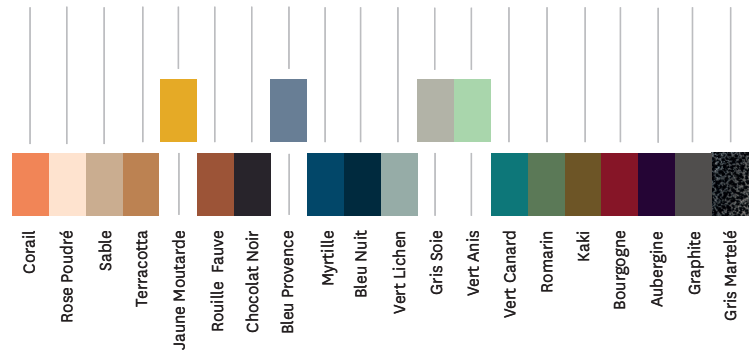

- Available in the color charts ESSENTIELS, TENDANCES and BRUT VERNIS
- Available in a round version

TOLIX®

Guéridon 77 - Carré

Designed by Jean Pauchard

Product specifications

	Steel version	Inox version
Designer	Jean Pauchard	Tolix®
Uses	TOLIX® maison	TOLIX® outdoor
Materials	Acier	Inox
Finishes / Colors	Available in the colors and finishes of the color charts ESSENTIELS, TENDANCES and BRUT VERNIS	

Dimensions

LENGTH	70 cm
WIDTH	70 cm
HEIGHT	74 cm
WEIGHT	15 kg

Tolix® Brut Vernis

Tolix® Essentiels

Tolix® Tendances

TOLIX®