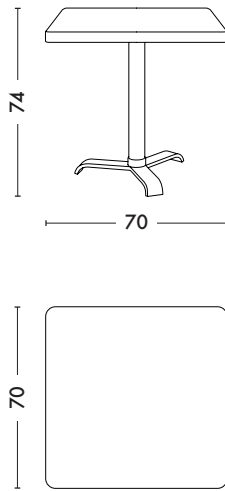

Guéridon 77 - Carré *

Designed by Jean Pauchard

*77 Square Pedestal Table

Conceived by Jean Pauchard in 1977, the 77 Square Pedestal Table is the sister creation to the 77 Round Pedestal. The difference lies in the tabletop's shape. This is the indispensable pedestal table for cafés, hotels and restaurants, and for indoor use. It comes in all the colors and finishes from the TOLIX® ESSENTIELS, TENDANCES and BRUT VERNIS color charts.

- Available in the color charts ESSENTIELS, TENDANCES and BRUT VERNIS
- Available in a round version

TOLIX®

Guéridon 77 - Carré

Designed by Jean Pauchard

Product specifications

	Steel version	Inox version
Designer	Jean Pauchard	Tolix®
Uses	TOLIX® maison	TOLIX® outdoor
Materials	Acier	Inox
Finishes / Colors	Available in the colors and finishes of the color charts ESSENTIELS, TENDANCES and BRUT VERNIS	

Dimensions

LENGTH	70 cm
WIDTH	70 cm
HEIGHT	74 cm
WEIGHT	15 kg

Tolix® Brut Vernis

Tolix® Essentiels

Tolix® Tendances

TOLIX®