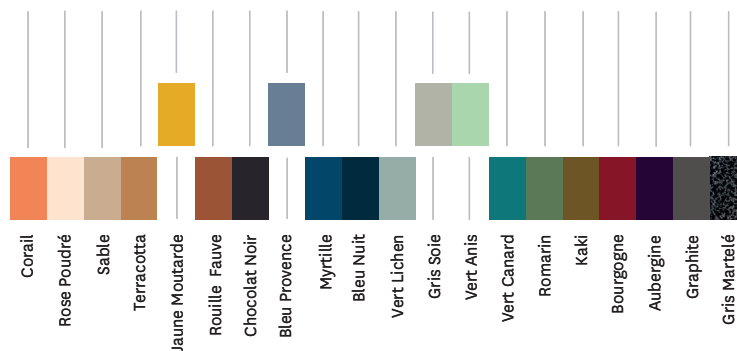

- Available in the color charts ESSENTIELS, TENDANCES and BRUT VERNIS
- Bi-material

TOLIX®

Table Basse 55

Designed by Tolix®

Product specifications

Dimensions

| | |
|-----------------|-------|
| LENGTH/DIAMETER | 90 cm |
| WIDTH/DIAMETER | 55 cm |
| HEIGHT | 44 cm |
| WEIGHT | 14 kg |

Designer TOLIX®

Use **TOLIX®** maison

Material Steel

Finishes / Colors Available in the colors and finishes of the color charts ESSENTIELS, TENDANCES and BRUT VERNIS

Tolix® Brut Vernis

Tolix® Essentiels

Tolix® Tendances