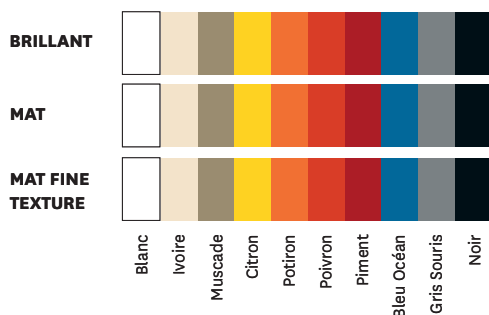

- Available in the color charts ESSENTIELS, TENDANCES and BRUT VERNIS
- Bi-material

TOLIX®

Table Basse 55

Designed by Tolix®

Product specifications

Dimensions

| | |
|-----------------|-------|
| LENGTH/DIAMETER | 90 cm |
| WIDTH/DIAMETER | 55 cm |
| HEIGHT | 44 cm |
| WEIGHT | 14 kg |

Designer TOLIX®

Use **TOLIX®** maison

Material Steel

Finishes / Colors Available in the colors and finishes of the color charts ESSENTIELS, TENDANCES and BRUT VERNIS

Tolix® Brut Vernis

Tolix® Essentiels

Tolix® Tendances