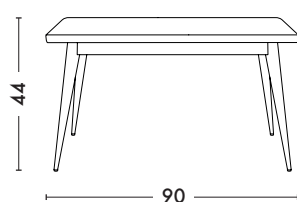

Table Basse 55*

Designed by Tolix®

*55 Coffee Table

An icon of industrial esthetics since 1955, TOLIX®'s 55 Coffee Table has travelled through periods and styles and become a classic in its own right. Etched in the collective memory, it is a «living heritage» that illustrates the French art of living. TOLIX® introduced a coffee table version in 2013, giving it pride of place in the center of the living room. It has all the characteristics of its namesake: tapered and conic legs that give it finesse and make it lightweight.

- Available in the color charts ESSENTIELS, TENDANCES and BRUT VERNIS
- Bi-material

TOLIX®

Table Basse 55

Designed by Tolix®

Product specifications

Dimensions

| | |
|-----------------|-------|
| LENGTH/DIAMETER | 90 cm |
| WIDTH/DIAMETER | 55 cm |
| HEIGHT | 44 cm |
| WEIGHT | 14 kg |